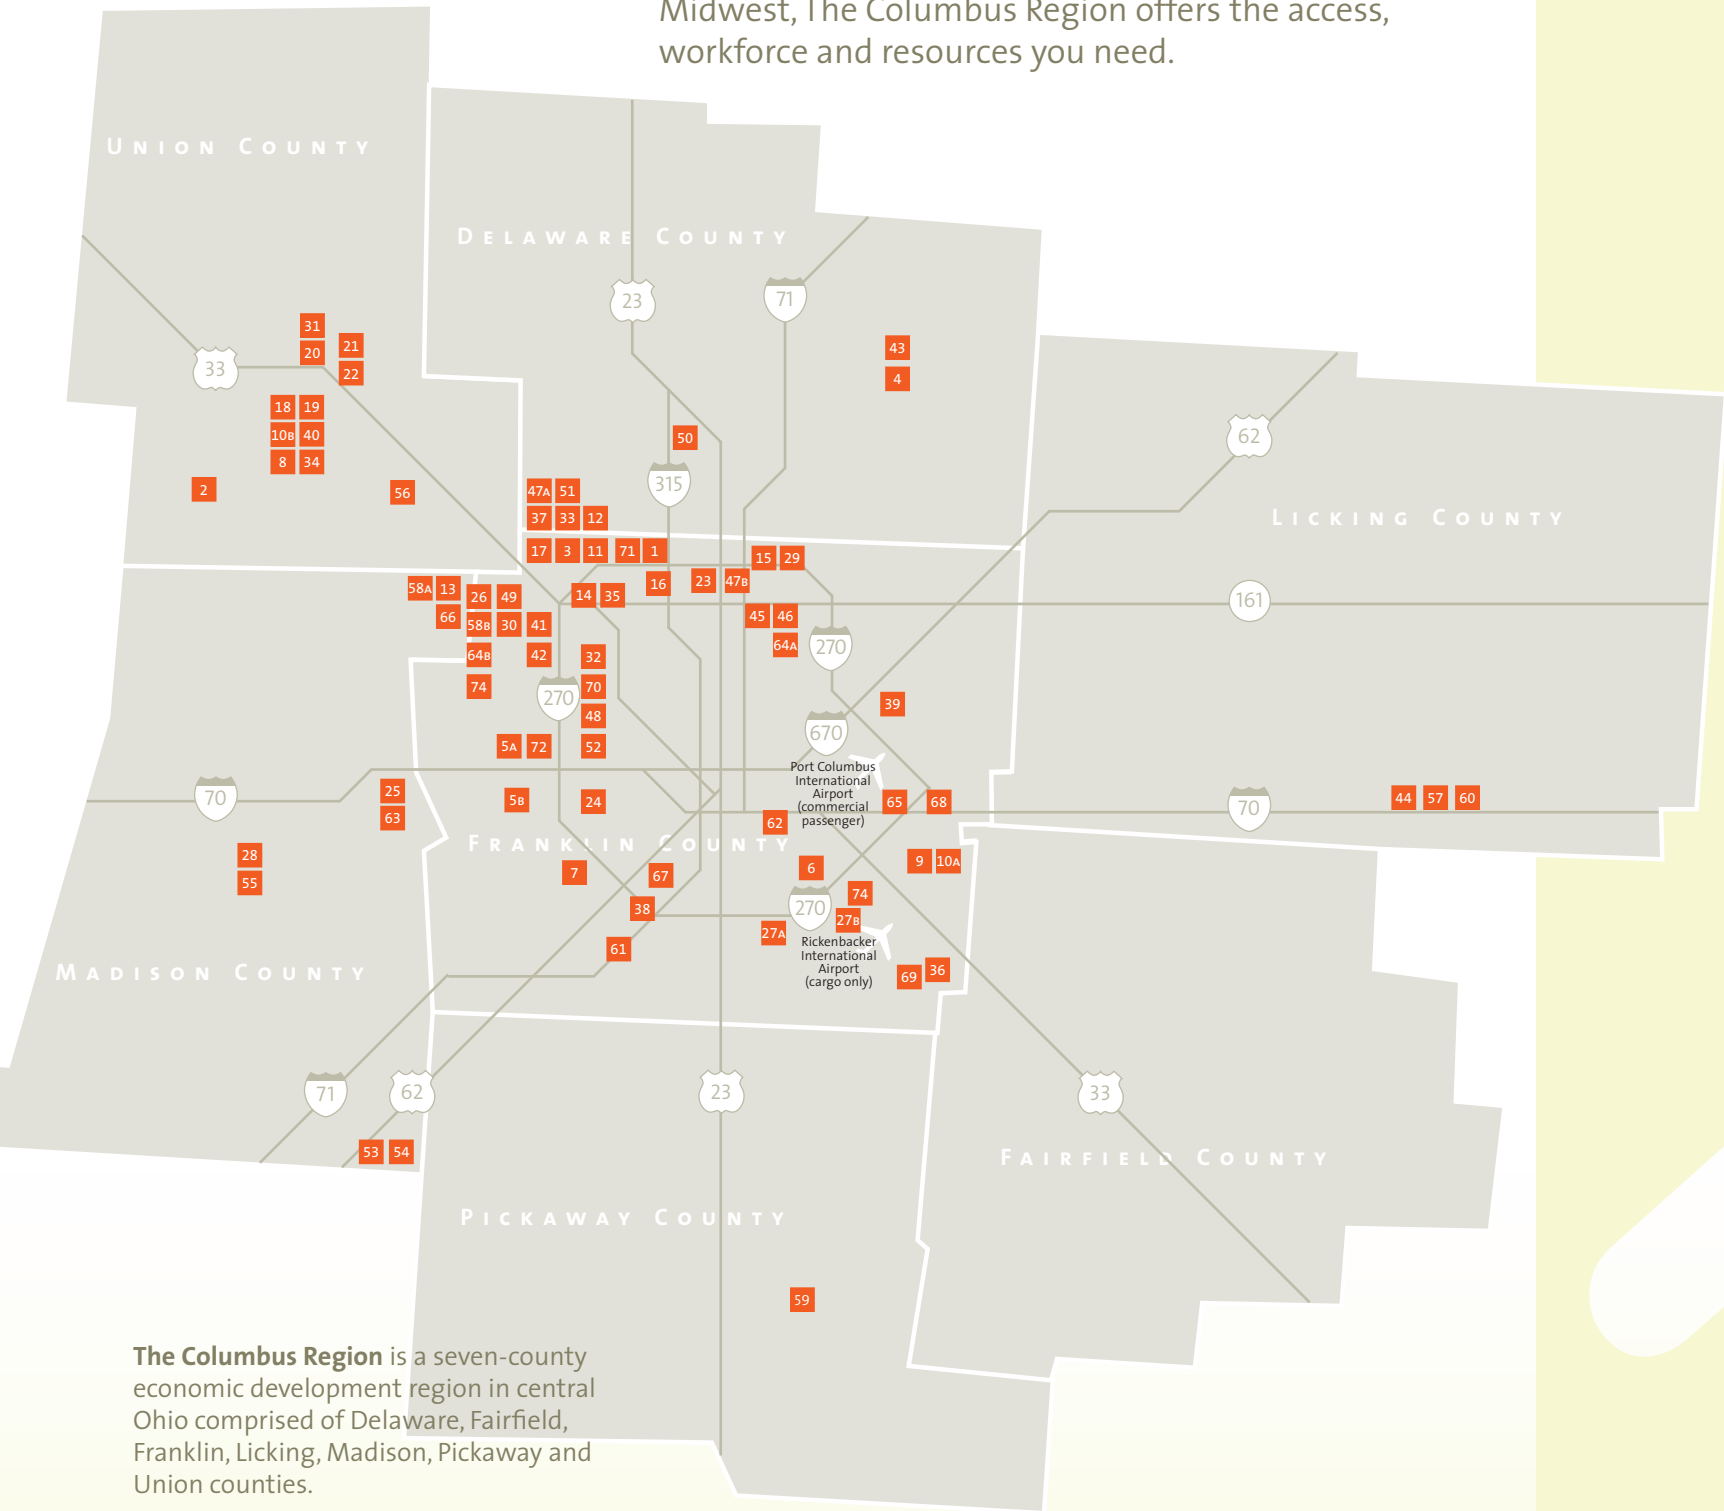

# Japan: A strong relationship that continues to grow.

Companies with a Japanese heritage are finding it easy to do business in the United States and specifically Columbus, Ohio. Centrally located in the country's Midwest, The Columbus Region offers the access, workforce and resources you need.

Comparing size of Ohio and Japan

Major Japanese-owned manufacturing plants within a one-day truck drive (750 km) of the Columbus Region.

The Columbus Region is a seven-county economic development region in central Ohio comprised of Delaware, Fairfield, Franklin, Licking, Madison, Pickaway and Union counties.

## Major Japanese-owned manufacturing plants in Ohio.

# Assets: Japan

The Columbus Region